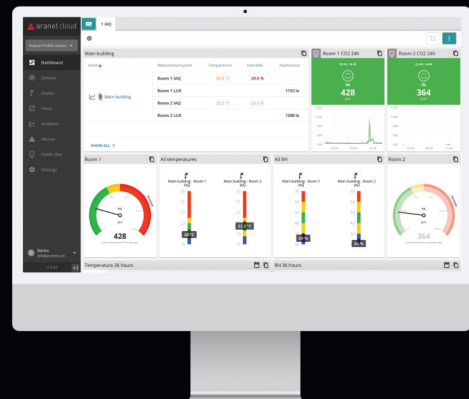

Design and manufactured by SAF Tehnika
For more detailed information about Aranet products, please visit aranet.com, contact your Aranet representative, or write to info@aranet.com. Product specifications are subject to change without prior notice. © SAF Tehnika, JSC. All rights reserved.

Scan for digital version