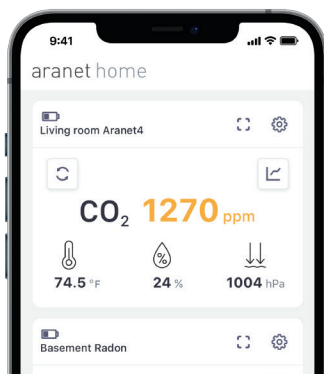

What does Aranet4 Measure?

The Aranet4 monitor is a wireless, portable device for measuring air quality.

Aranet4 Measures:

CO₂ Levels¹

420 ppm – fresh outdoor air

Below 1000 ppm – optimal CO₂ level indoors

What is the Aranet4 Used For?

The Aranet4 air quality monitor tracks indoor air levels. Good air quality helps people maintain their general well-being, comfort, and productivity.

Additionally, CO₂ monitoring is a good proxy of the ventilation of a shared indoor space. Proper ventilation of indoor spaces can help to mitigate the spread of respiratory diseases. CO₂ is a gas produced when people exhale, so its concentration is an indicator of insufficient ventilation⁴.

Scan for
digital
version

What is the difference between Aranet4 HOME and Aranet4 PRO?

Aranet4 Home

FOR A SINGLE, PRIVATE USER IN STANDALONE MODE

Standalone device

The ideal choice for monitoring air quality in a specific location within your living space.

Receive notifications when air quality needs improvement.

Connect to our free Aranet Home app to view and analyze historical data from all Aranet Home sensors.

High quality, reliable, and easy to use for everyone.