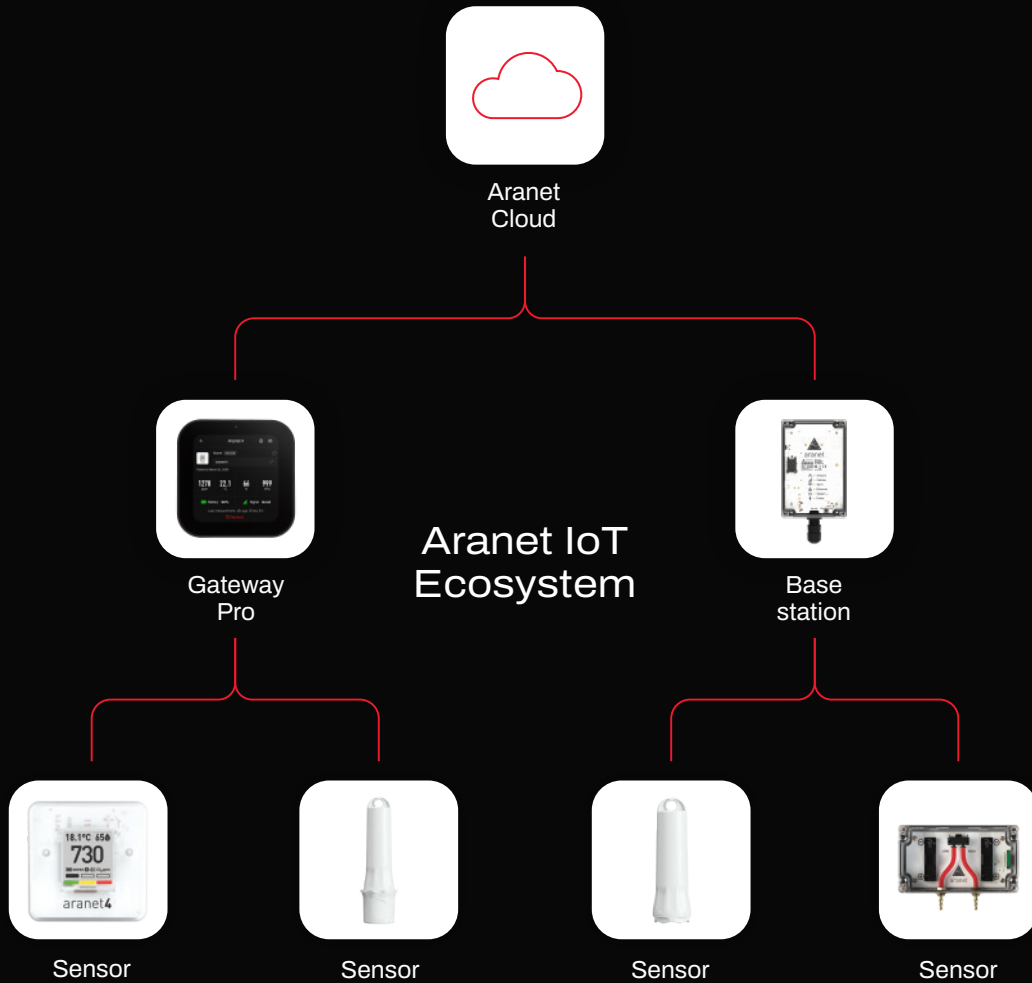

Getting Started with Aranet

Ready to enhance your business with Aranet's monitoring solution? Contact us to discuss your needs and discover how Aranet can support your commitment to data-driven decision-making.

Sensors

A variety of wireless sensors that monitor conditions indoors and outdoors

Base Stations

Gateway Pro or Base Stations (PRO Plus / PRO Plus LTE), pick the option that best fits your monitoring setup.

Cloud

A cloud service to access, view, and analyze all your data in one place

Design and manufactured by SAF Tehnika

For more detailed information about Aranet products, please visit aranet.com, contact your Aranet representative, or write to info@aranet.com. Product specifications are subject to change without prior notice. © SAF Tehnika, JSC. All rights reserved. V240326

Scan for digital version